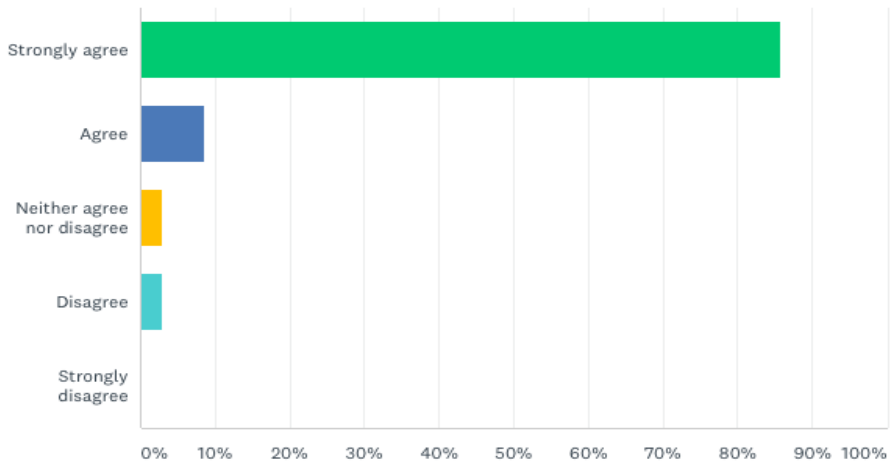

The team is lead well and work well together?

Answered: 35 Skipped: 0

ANSWER CHOICES	RESPONSES
Strongly agree	85.71% 30
Agree	14.29% 5
Neither agree nor disagree	0.00% 0
Disagree	0.00% 0
Strongly disagree	0.00% 0
TOTAL	35

All staff are approachable and I feel comfortable to share my ideas, opinions and/or concerns?

Answered: 35 Skipped: 0

ANSWER CHOICES	RESPONSES
Strongly agree	85.71% 30
Agree	8.57% 3
Neither agree nor disagree	2.86% 1
Disagree	2.86% 1
Strongly disagree	0.00% 0
TOTAL	35