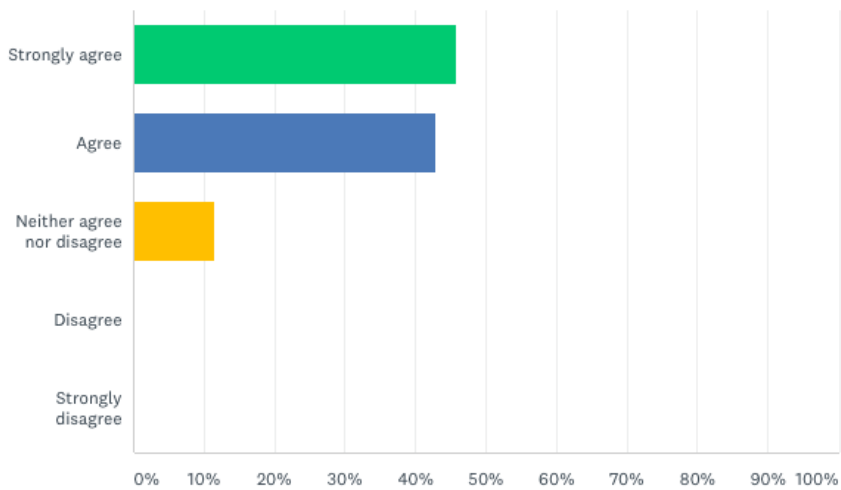

The parent notice board located in the foyer is helpful and easy to understand?

Answered: 35 Skipped: 0

ANSWER CHOICES	RESPONSES	
Strongly agree	45.71%	16
Agree	42.86%	15
Neither agree nor disagree	11.43%	4
Disagree	0.00%	0
Strongly disagree	0.00%	0
TOTAL		35